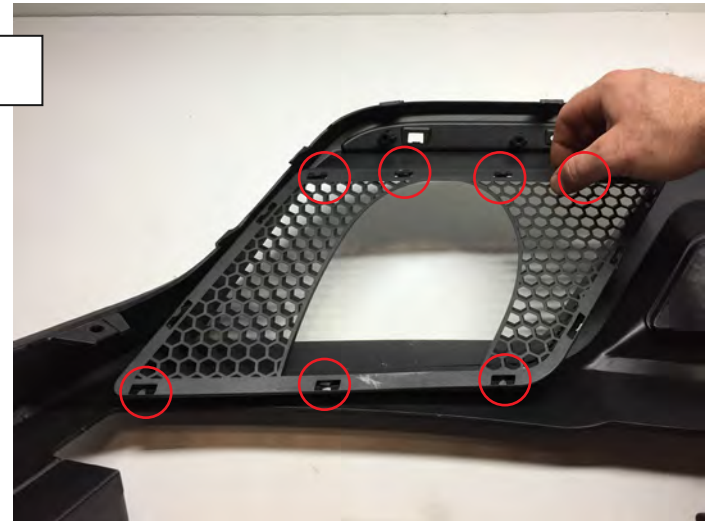

MP CONCEPTS

15-17 Rear Diffuser Single Outlet Exhaust Insert (For 397418)

1

Locate the mounting tabs on the diffuser.

2

Align the mounting tabs with the insert. Press on the insert onto the diffuser. Ensure all the tabs clip into place.